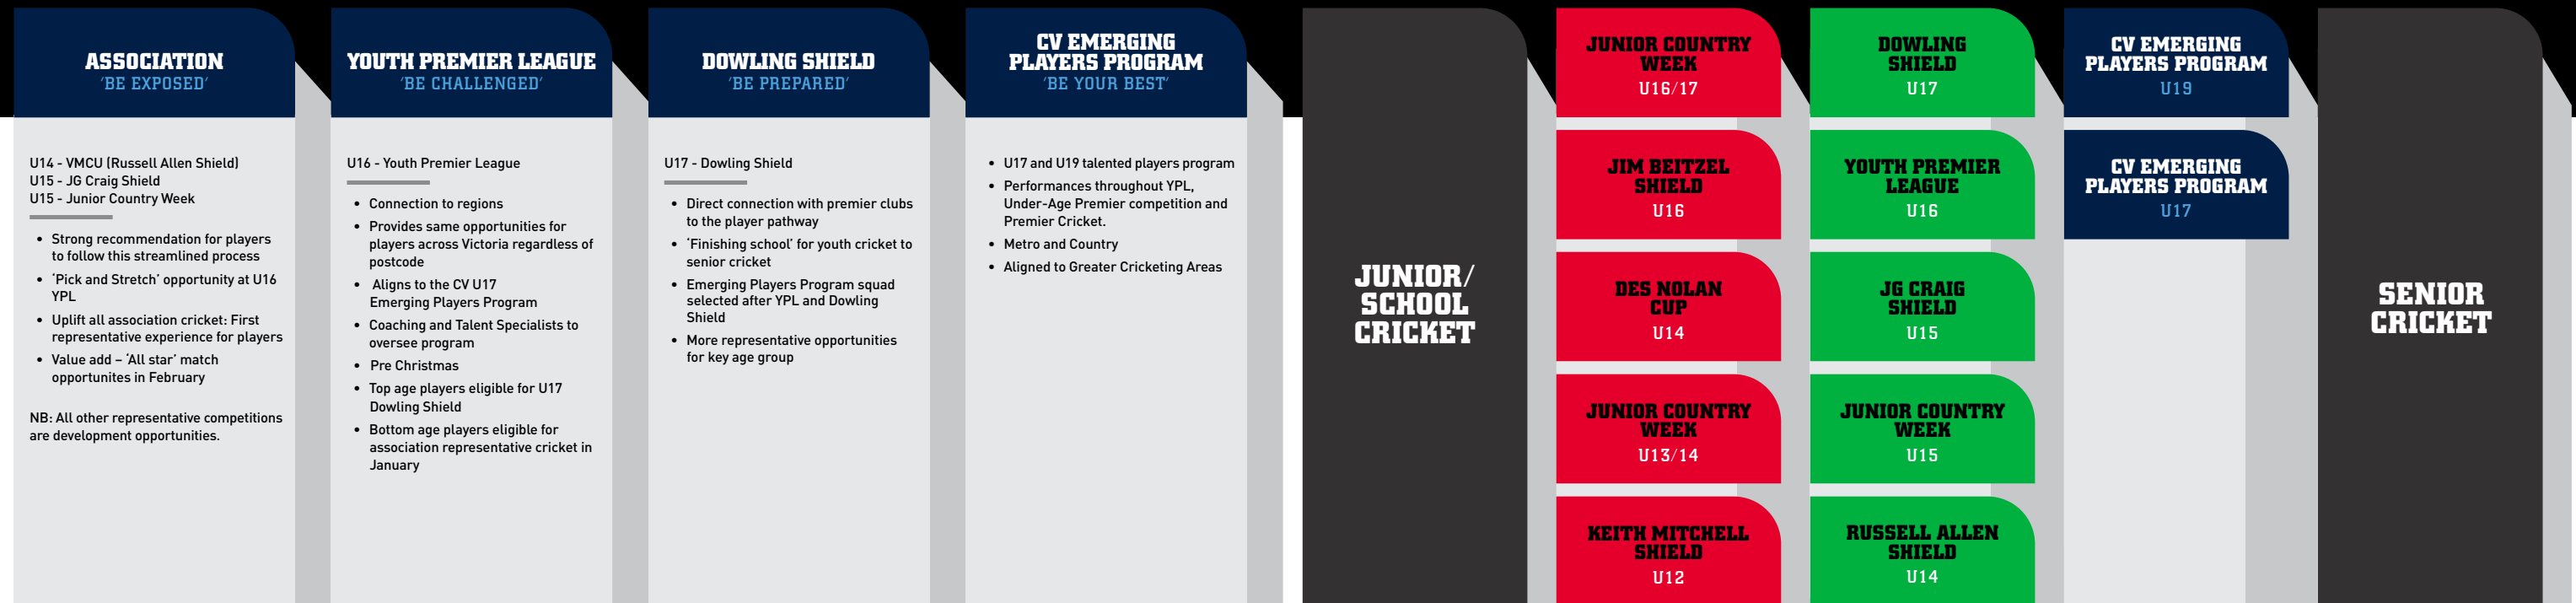

OBJECTIVES

CREATE GREAT
PLAYER EXPERIENCES

STREAMLINE THE
PLAYER PATHWAY

CRICKET WORKING TOGETHER

DEVELOP A ROBUST
COACH EDUCATION
NETWORK

PROVIDE SERIES
PERFORMANCE RATING
TEMPLATES

CLOSE CONNECTION
WITH ASSOCIATIONS
AND PREMIER CLUBS

PROVIDE PREMIER
CLUBS LISTS OF
PLAYERS FROM YPL

MALE PLAYER PATHWAY MODEL